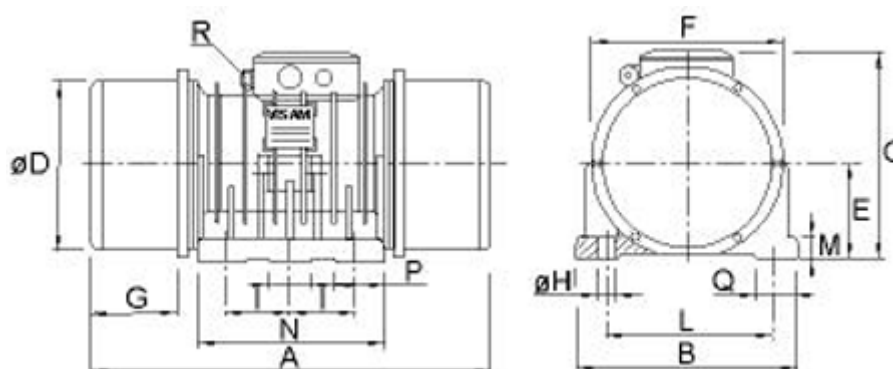

# Data Sheet

Article number: 310101850004200

Description: Vibrator motor SPV 77.0 B 676kgcm  
1500 o/m 8500kg 7,1kW 3x230-400V 50hz

## Measures

A = 672	L	= 320
B = 390	M	= 45
C = 414	N	= 370
d = 345	Number H	= 6
E = 192	P	= 115
G = 121	Q	= 75
H = 29	R	= M25x1,5 + M16x1,5TH
I = 115		